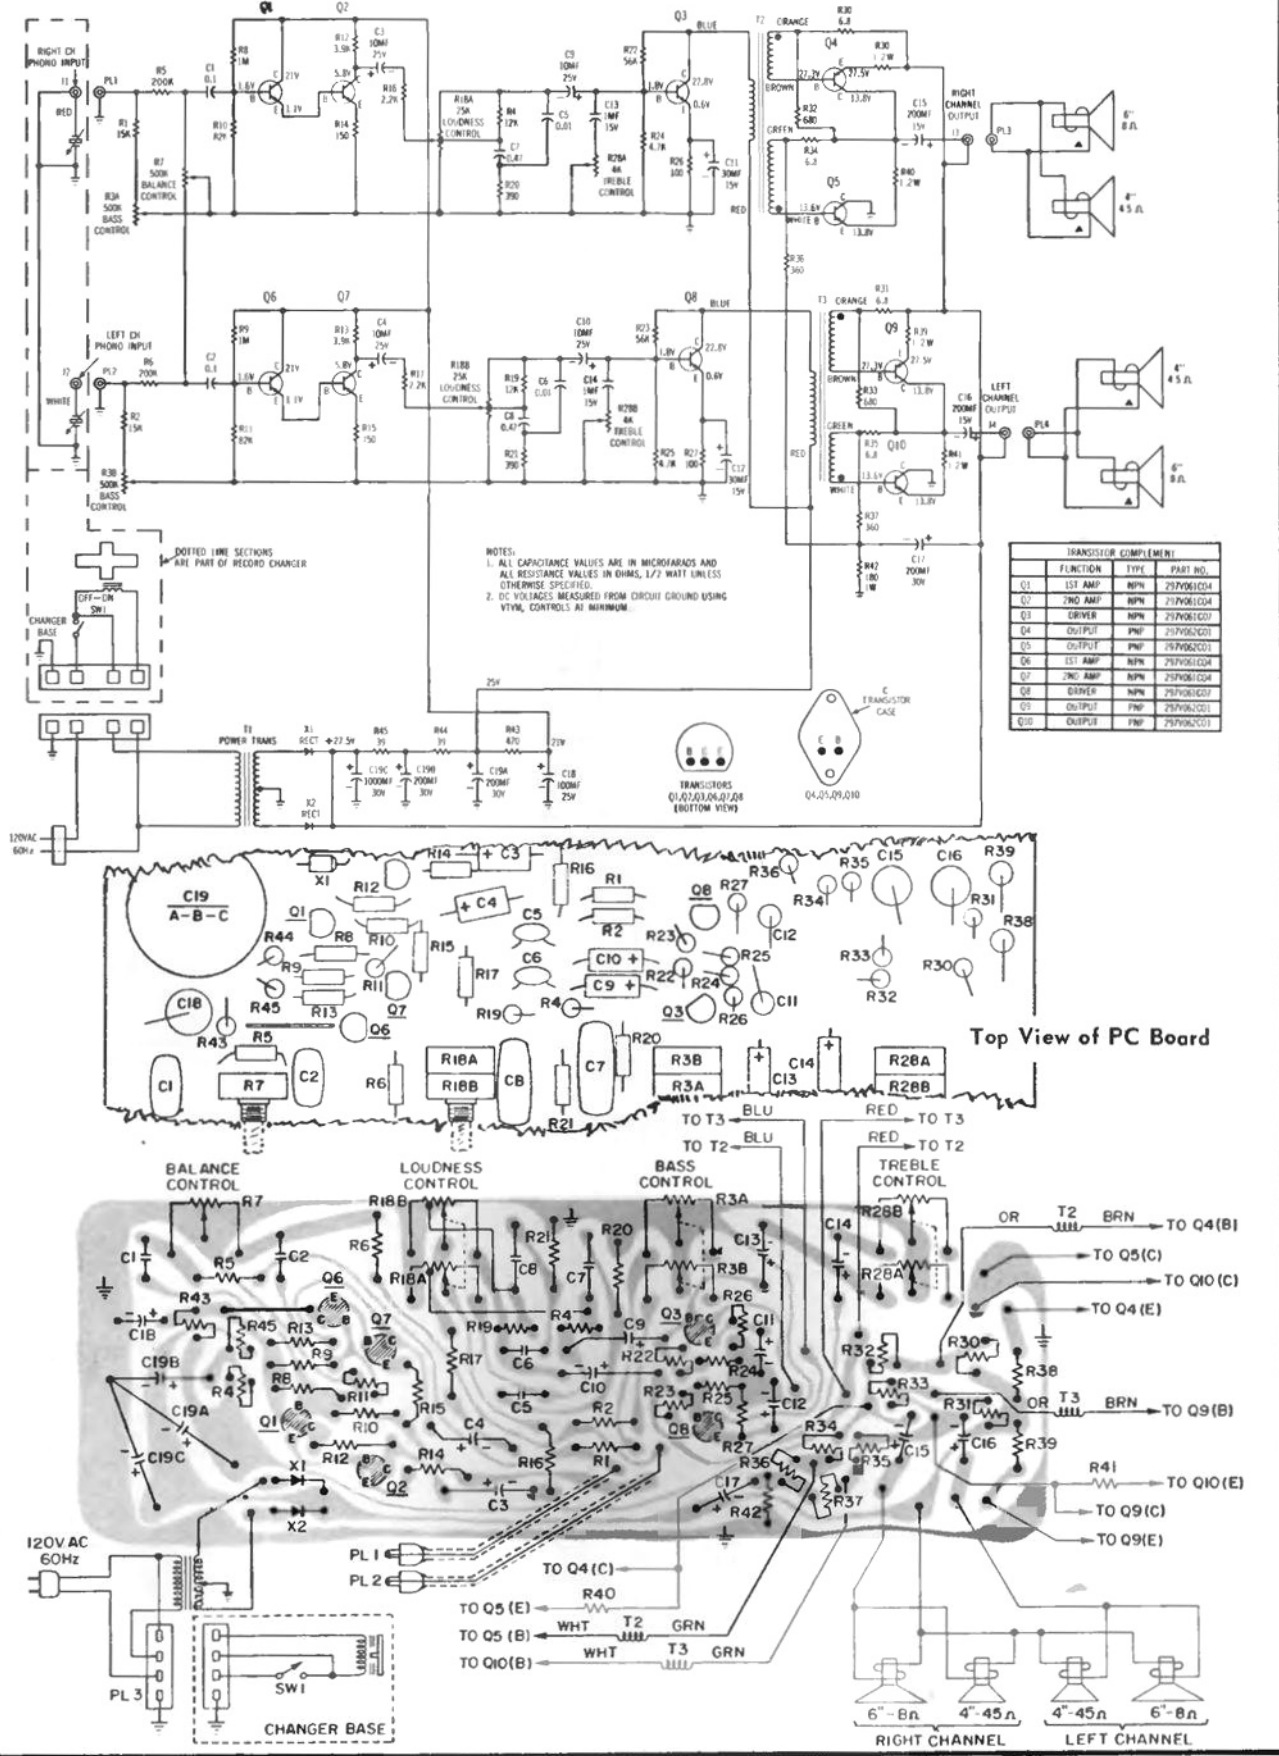

WESTINGHOUSE Model PS70E170; Chassis V-2684-1

Top View of PC Board

RIGHT CHANNEL LEFT CHANNEL